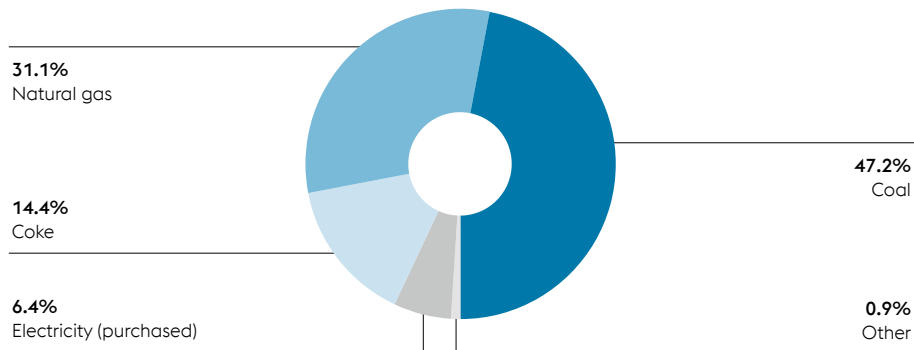

## SPECIFIC TOTAL ENERGY CONSUMPTION

MWh/t of product

## PERCENTAGE OF ENERGY SOURCES 2018

## 11.8 BIODIVERSITY

voestalpine treats all local ecosystems at its production facilities responsibly and contributes actively to the maintenance of biodiversity.

For example, some 20,000 m<sup>2</sup> of flower pastures were created in Linz, the Group's largest production site. The resulting wildflower pasture provides an additional source of food for many types of insects—especially bees. "Insect hotels"